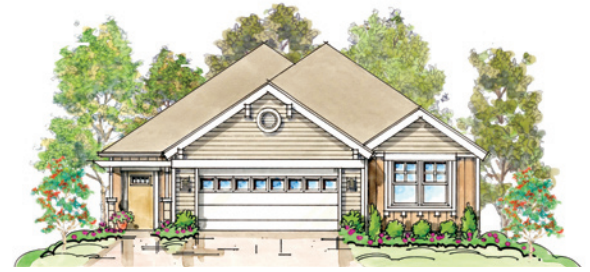

Rosario

Square Footage: 2129 sf
Bedrooms: Master Suite, 1 Bedroom and Den/Bedroom
Bathrooms: 2 Bathrooms
Other Rooms: Great Room, Family Room, Laundry Room
Features: Great Room with Vaulted Ceiling and Fireplace, Kitchen with Island Bar, Covered Patio, Master with Soaking Tub
Type: 1-Story
Garage: 2-Car, Insulated with Finished Drywall

NW Craftsman Style elevation