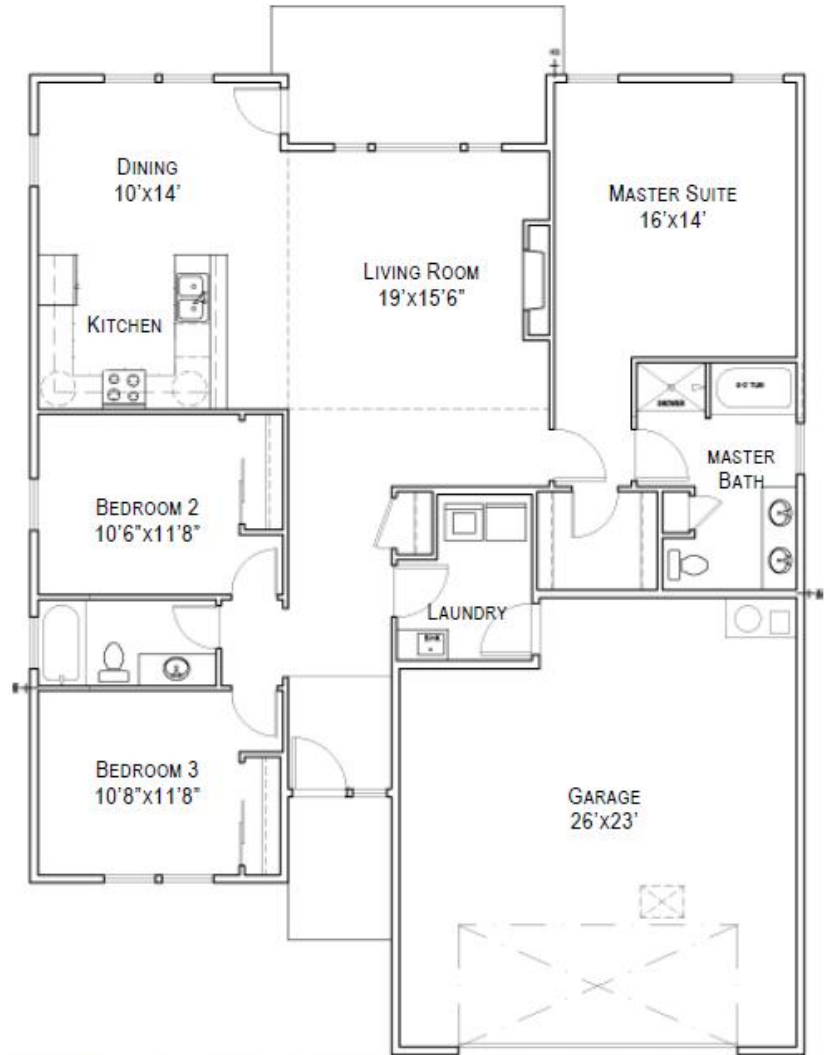

MONTREAUX
All Ages

BELLA

Square Footage

1,663 Sq. Ft.

501 GARAGE,
151 FRONT PORCH,
205 COVERED BACK PATIO

Bedrooms

MASTER SUITE, 2 BEDROOMS

Bathrooms

2 BATHROOMS

Other Rooms

LIVING ROOM, DINING ROOM
LAUNDRY ROOM

Other Features

LIVING ROOM WITH
VAULTED CEILING AND
ELECTRIC FIREPLACE

BREAKFAST BAR IN KITCHEN

COVERED DECK

SOAKING TUB IN
MASTER SUITE

DEEP SINK IN LAUNDRY ROOM

Architecture

SINGLE STORY

NW CRAFTSMAN STYLE

2 ELEVATION OPTIONS

Garage

2 CAR

INSULATED WITH
FINISHED DRYWALL

Optional Kitchen Layout

Floorplan and elevation shown are for illustration purposes only. Colors and sizes are approximate. Builder reserves the right to revise floorplans and elevations as deemed necessary.