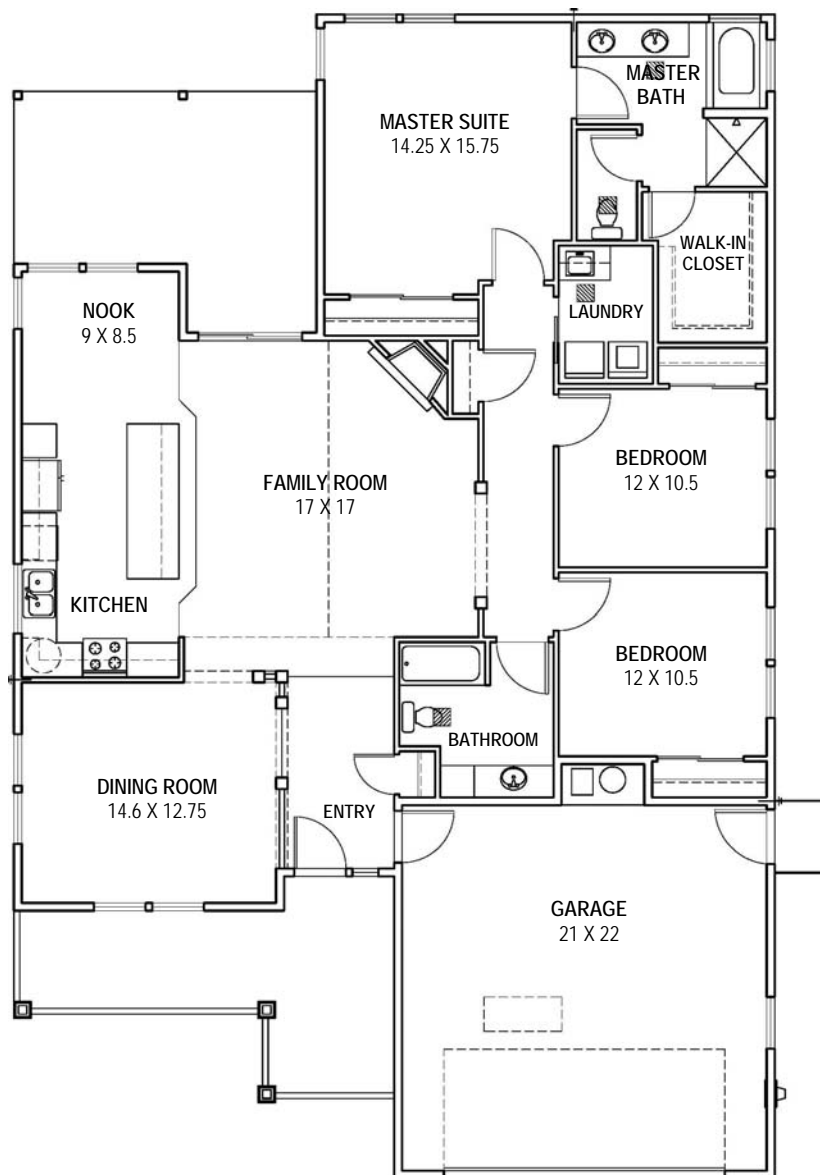

MONTREAUX

CAP SANTE

Square Footage

1,846 Sq. Ft.

Bedrooms

MASTER SUITE
PLUS 2 BEDROOMS

Bathrooms

2 BATHROOMS

Other Rooms

FAMILY RM, DINING RM
LAUNDRY RM,
BREAKFAST NOOK

Other Features

FAMILY RM WITH VAULTED
CEILING AND FIREPLACE

OPEN KITCHEN WITH
BREAKFAST BAR

SOAKING TUB AND
WALK-IN CLOSET
IN MASTER SUITE

COVERED PATIO / DECK

DEEP SINK IN
LAUNDRY ROOM

Architecture

SINGLE STORY

FRENCH COTTAGE
STYLE EXTERIOR

Garage

2 CAR

INSULATED WITH
FINISHED DRYWALL

**ASK ABOUT OUR
3-CAR GARAGE OPTION**
Limited Availability

Floorplan and elevation shown are for illustration purposes only. Colors and sizes are approximate. Builder reserves the right to revise floorplans and elevations as deemed necessary.