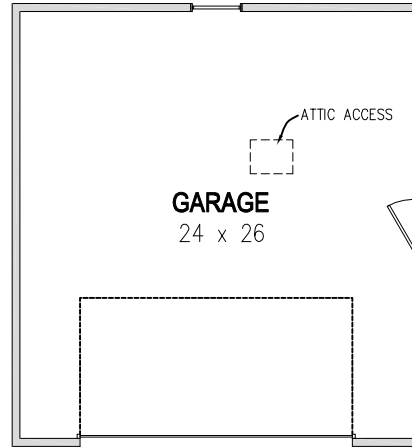

DETACHED GARAGE

Square Footage: 624

Type: One Story, NW Craftsman Style Architecture

Features: 2 Car, Insulated with Finished Drywall

FLOOR PLAN

[Floor plan and elevation shown are for illustration purposes only and sizes are approximate. The builder has the right to change the plan as necessary to accommodate site conditions and material availabilities.]

FRONT VIEW